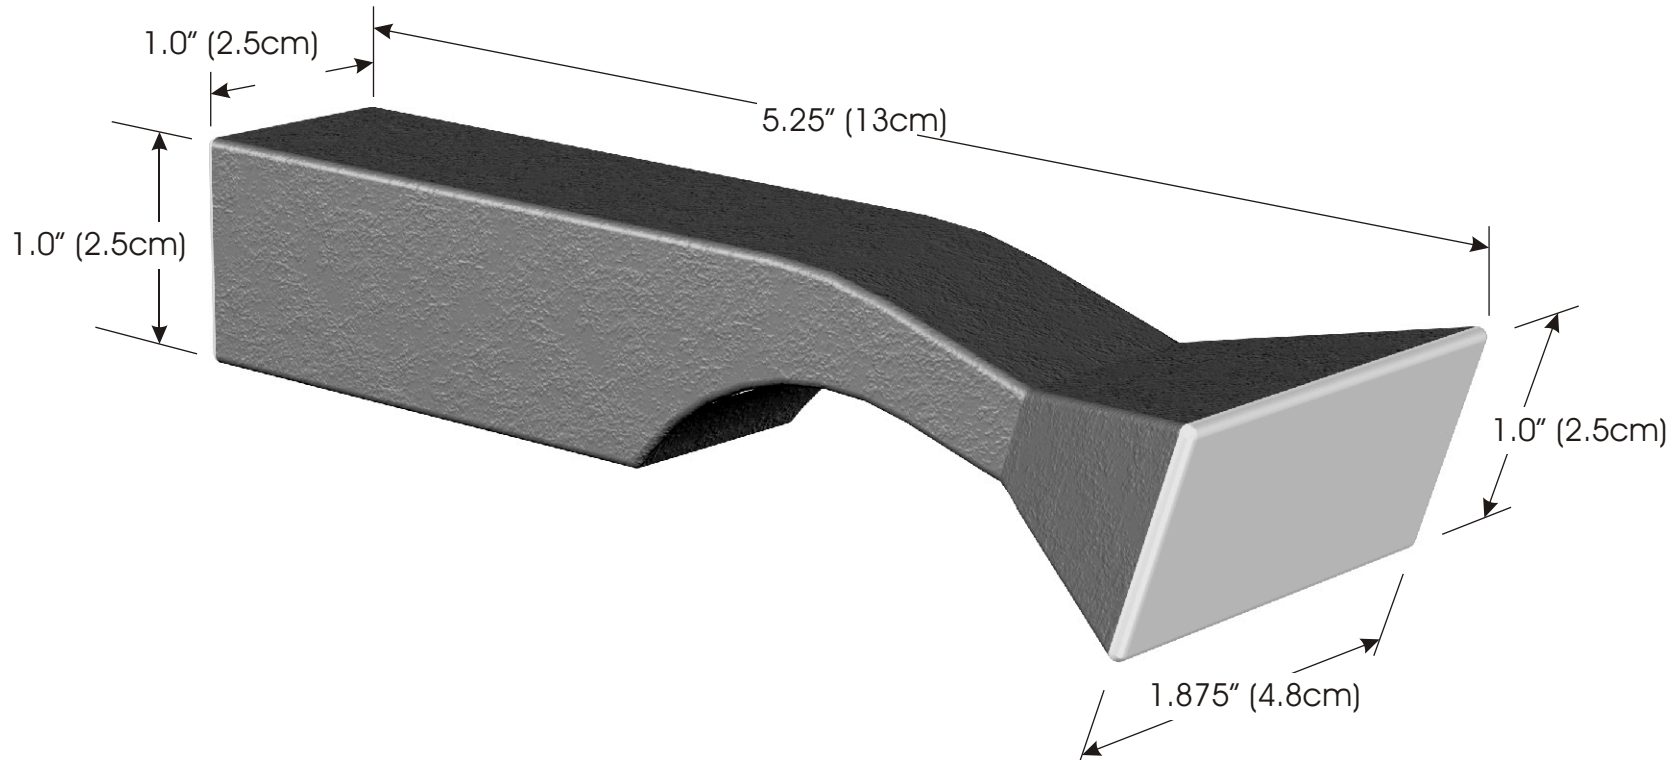

AIRCRAFT TOOL SUPPLY COMPANY

P.O. BOX 370 • 1000 Old US 23 • Oscoda, MI 48750 • Voice (989) 739-1447 • Fax (989) 739-1448 • www.aircraft-tool.com

| | |
|--------------------|----------------------|
| Part Number | 147 |
| Weight | 1.5lbs (.7kg) |
| Material | 4160 Steel |
| Process | Cast |